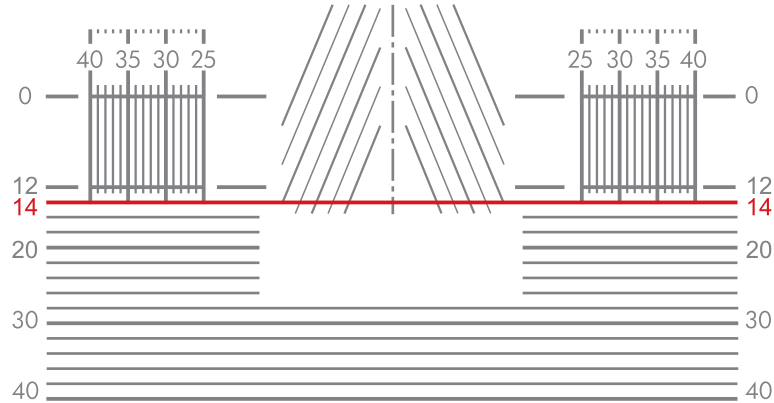

Shamir Smart Office™

Minimum Fitting Height 14mm