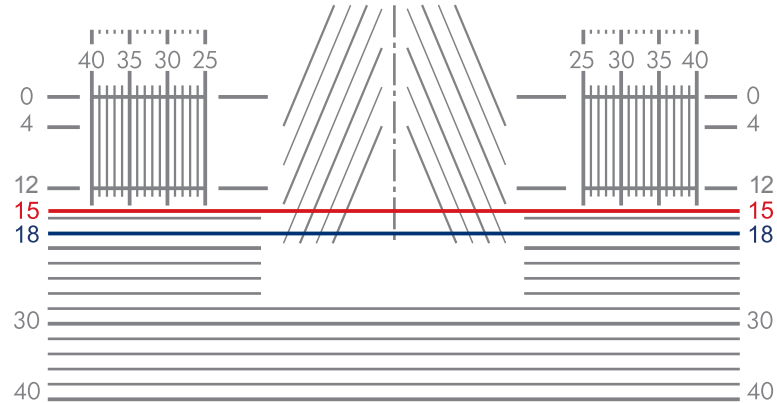

Shamir Ski™

Minimum Fitting Height 15mm, 18mm