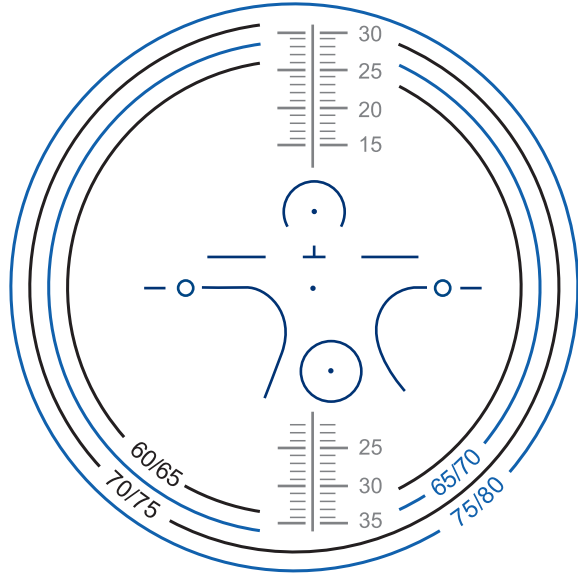

# Shamir Piccolo™

Minimum Fitting Height 16mm