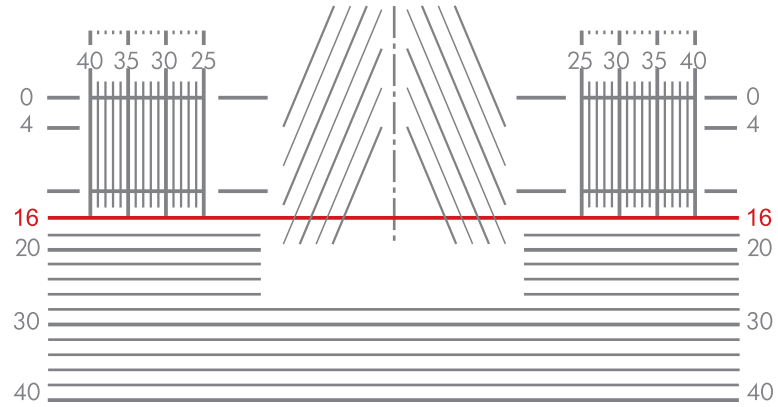

# Shamir Piccolo™

Minimum Fitting Height 16mm