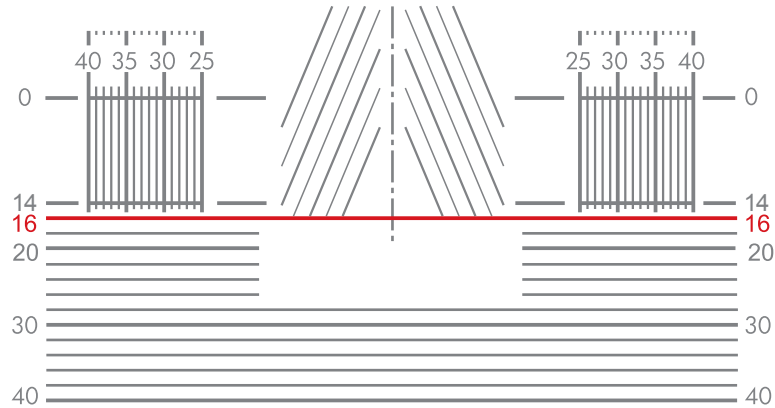

# Shamir Office™

Minimum Fitting Height 16mm