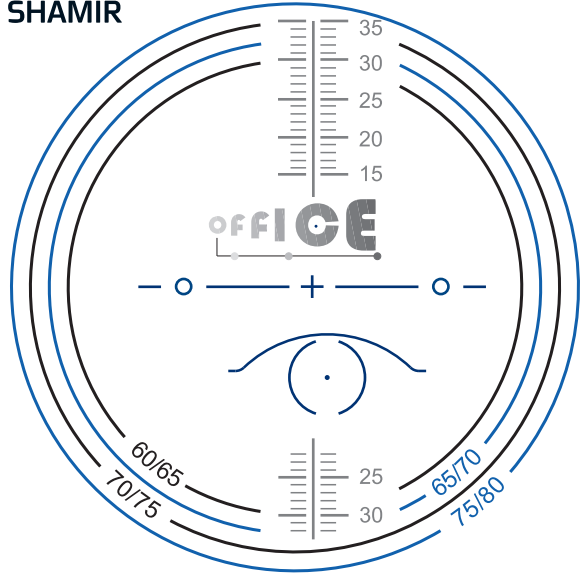

# Shamir Office™

Minimum Fitting Height 16mm