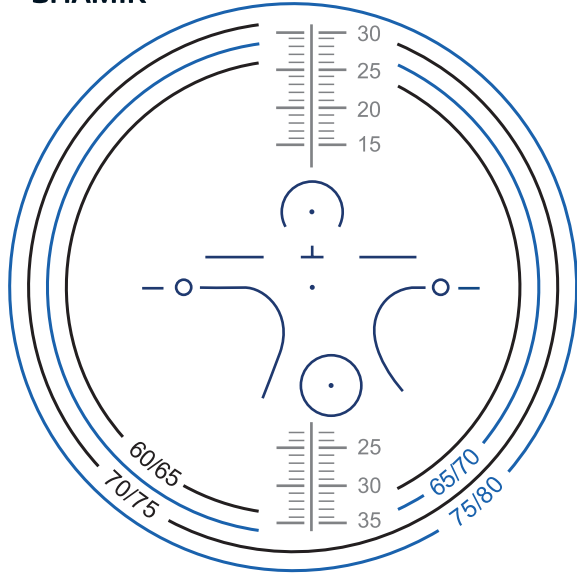

Shamir Genesis™

Minimum Fitting Height 19mm