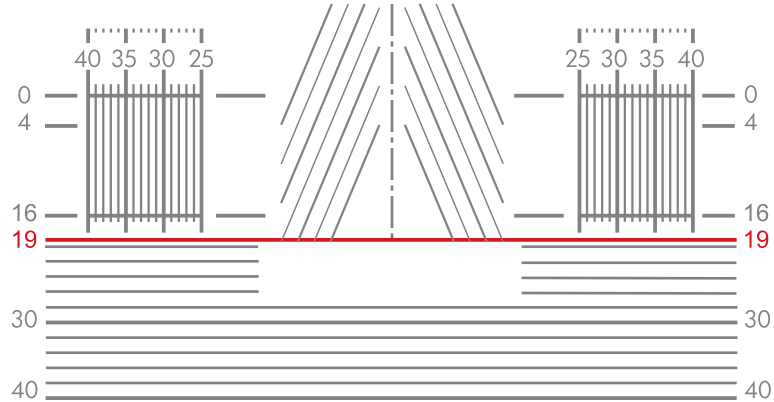

Shamir Genesis™

Minimum Fitting Height 19mm