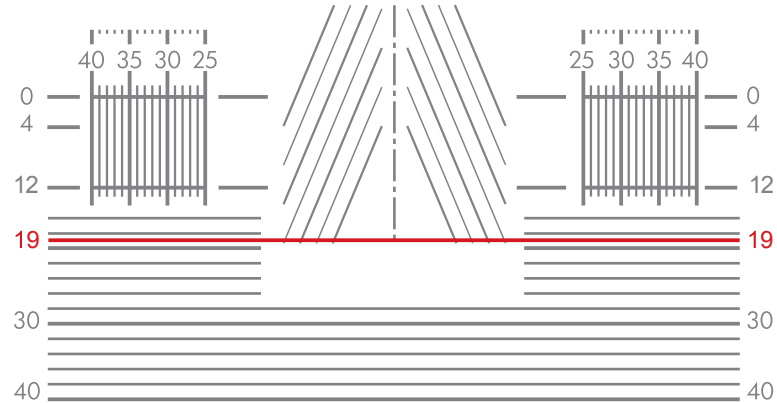

# Shamir Golf™ Progressive

Minimum Fitting Height 19mm