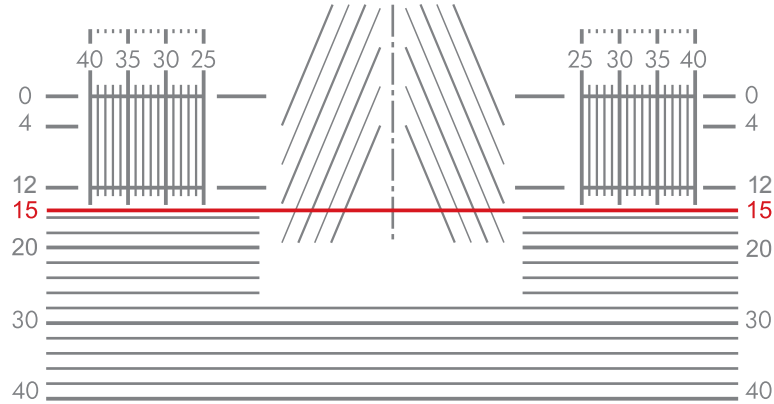

Shamir FirstPAL™

Minimum Fitting Height 15mm