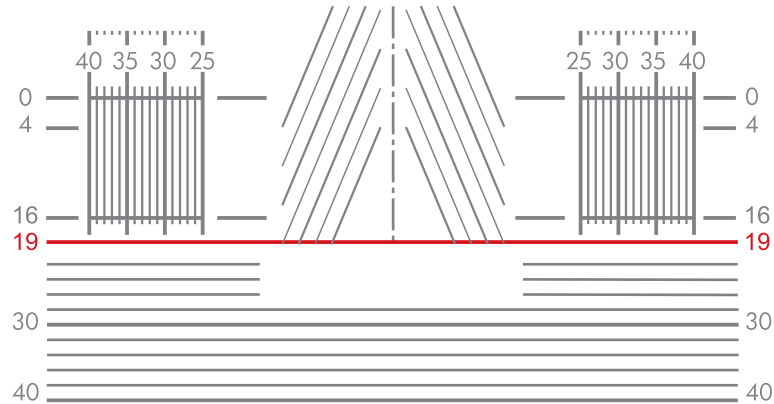

Shamir Creation™

Minimum Fitting Height 19mm