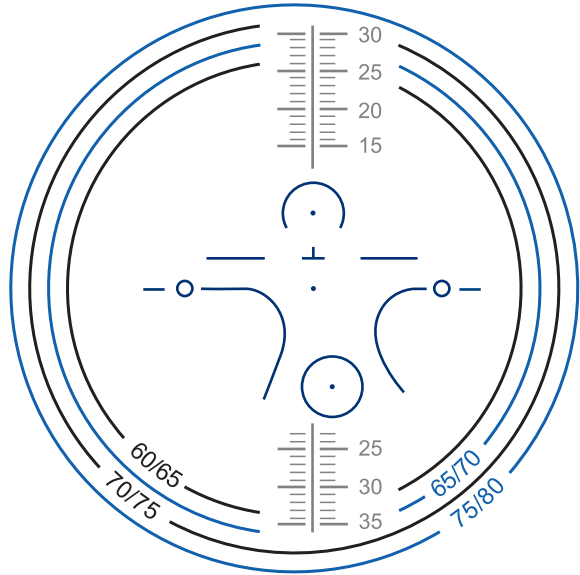

Shamir Creation™

Minimum Fitting Height 19mm